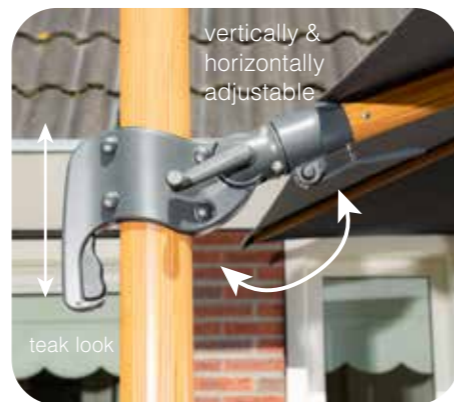

Cover:
280 gr/m2 double weave, solution dyed polyester with PA coating

Frame:
Aluminum oval 95x65 mm powdercoated handle for adjusting in aluminum!

Extra:
360° rotating, vertically and horizontally adjustable. Cover spring on each rib

Base not included