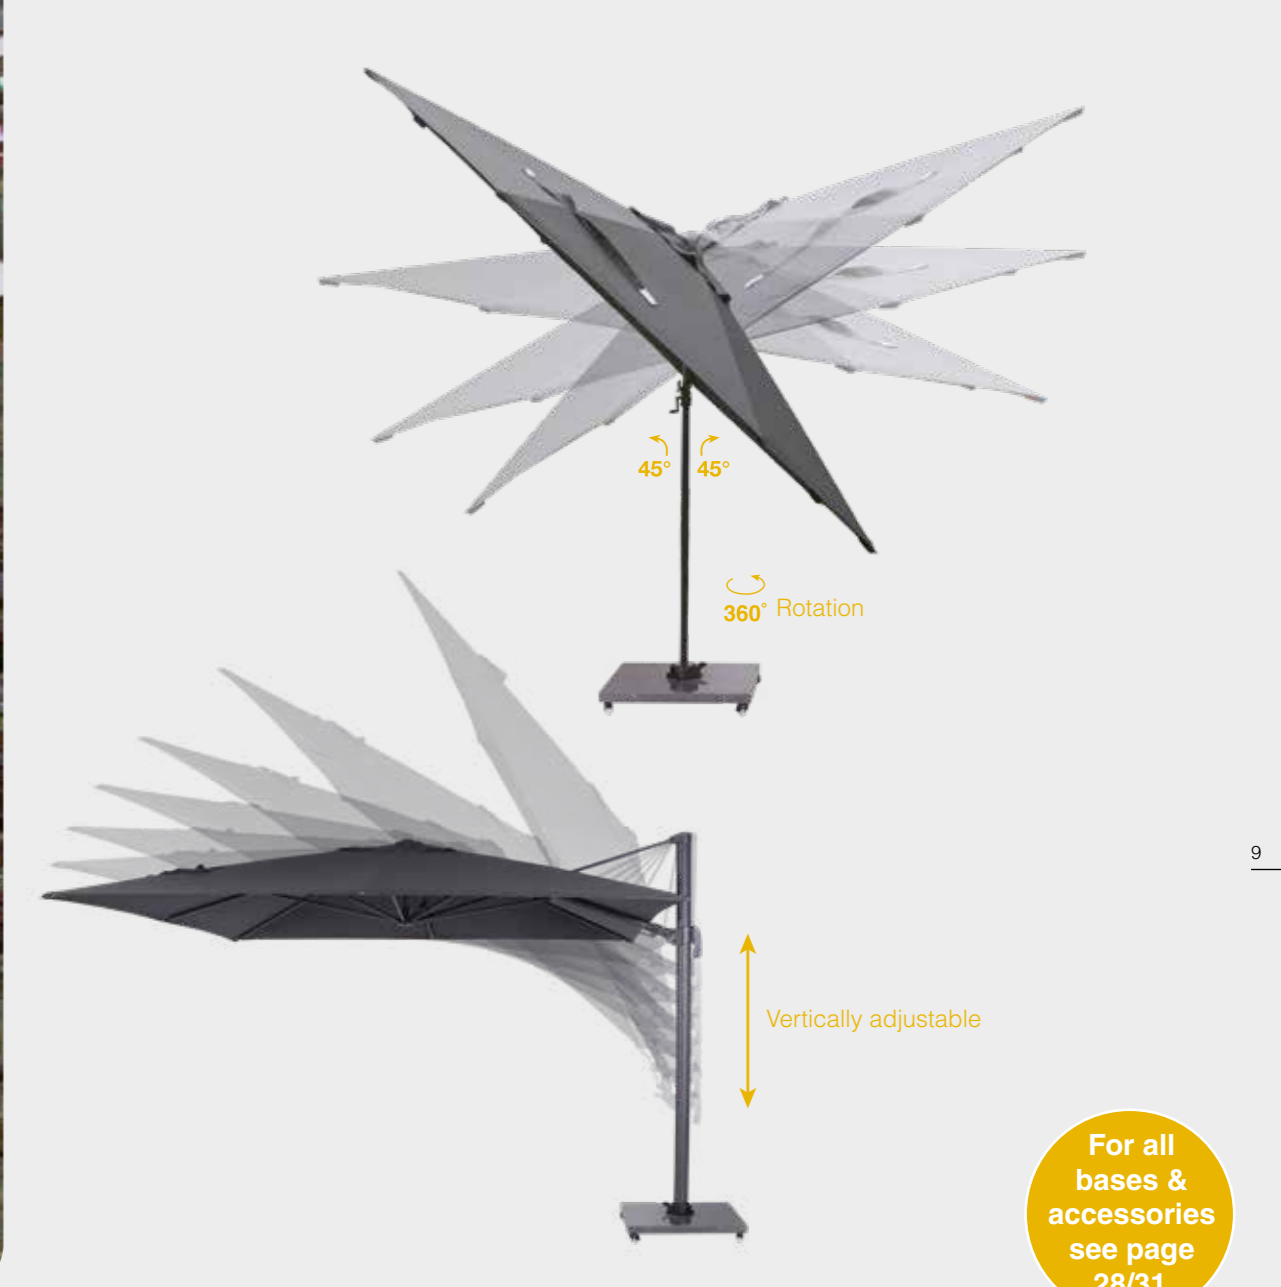

**Cover:**  
 280 gr/m2 spun crylic with PU coating water repellent

**Frame:**  
 aluminum 100x55mm powdercoated handle for adjusting in cast aluminum!

**Extra:**  
 360° rotating, vertically adjustable. Cover spring on each rib.

**Frame:**  
 Aluminum oval 95x65 mm powdercoated handle for adjusting in aluminum!

**Extra:**  
 360° rotating, vertically and horizontally adjustable. Cover spring on each rib

**Base not included**

Parasols  
**Hawaii  
 Big Pole**