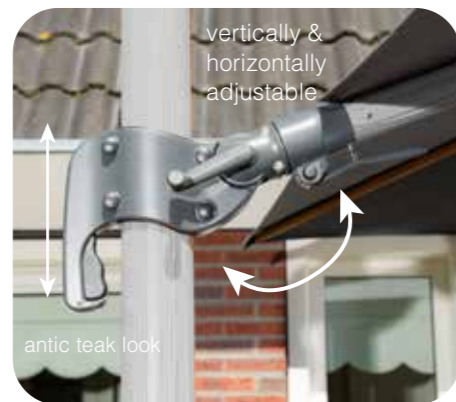

11842
Hawaii Big Pole
antic teak look/ dark grey
350x350

Cover:
280 gr/m2 double weave, solution dyed polyester with PA coating

Frame:
Aluminum oval 95x65 mm powdercoated handle for adjusting in aluminum!

Extra:
360° rotating, vertically and horizontally adjustable. Cover spring on each rib

Base not included