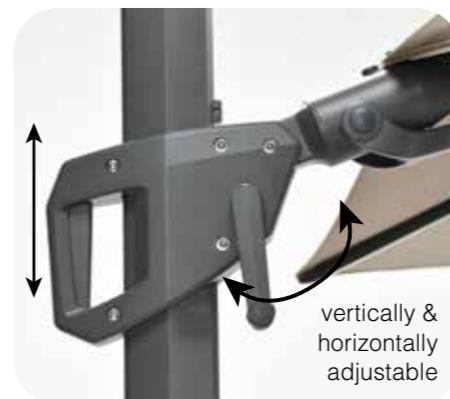

Cover:
250 gr/m2 polyester with PA coating

Frame:
Aluminum oval 80 mm powdercoated

Extra:
360° rotating, vertically and horizontally adjustable. Cover spring on each rib

Base not included

Cover colors:

- light grey
- dark grey
- ecru
- black
- sand
- taupe

Frame colors:

- carbon black
- white