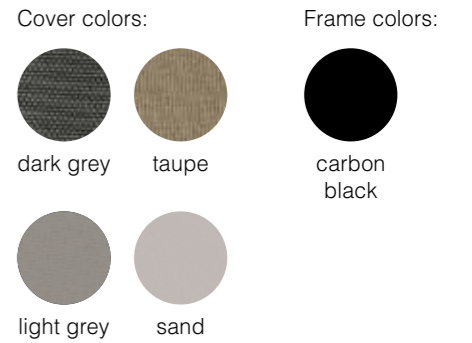

Parasols Corfu

Corfu		
		250x250
cover ↓	frame →	carbon black
1	dark grey	10992
2	taupe	10994
3	light grey	10996
4	sand	10998

Cover:
180 gr/m2 polyester

Frame:
Ø48 mm aluminum, including crank,
powdercoated

Extra:
including cross base

Parasols Athene

Athene		
		Ø300
	frame →	carbon black
1	dark grey	11092
2	taupe	11096
3	light grey	11095
4	sand	11099

Cover:
180 gr/m2 polyester

Frame:
Ø48 mm aluminum, including crank,
powdercoated

Ribs:
8 special glassfiber ribs, very flexible

Extra:
including cross base