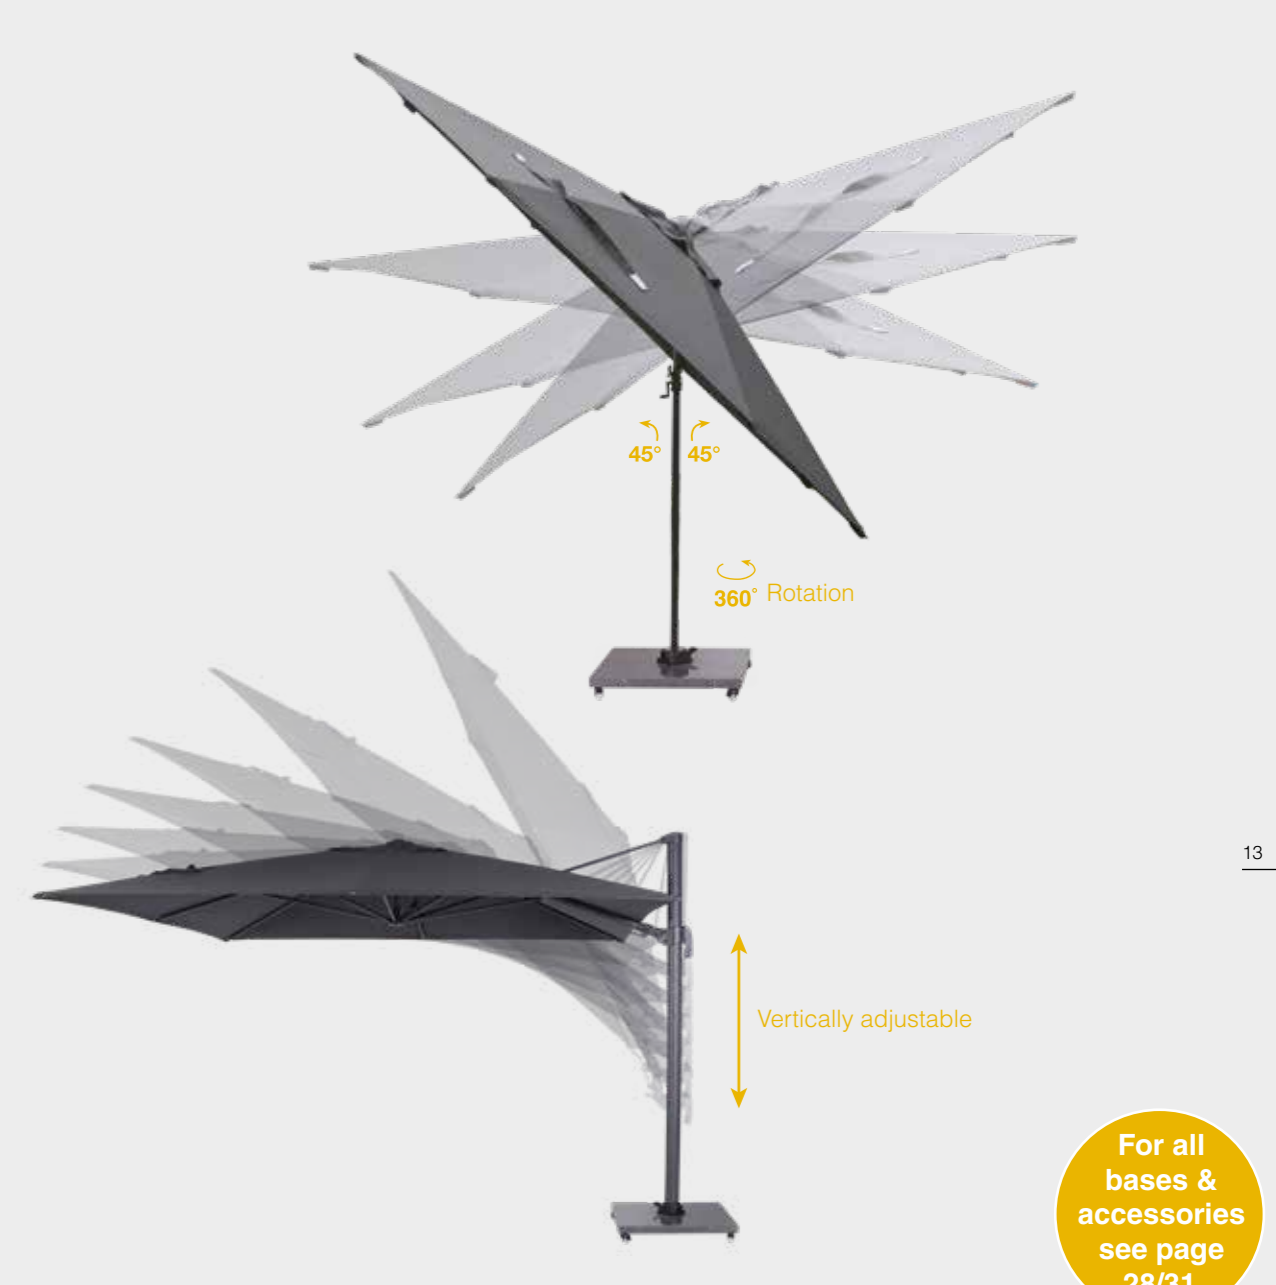

Parasols
**Hawaii
Deluxe
teak look**

11690
Hawaii Deluxe
teak look/ dark grey
300x300