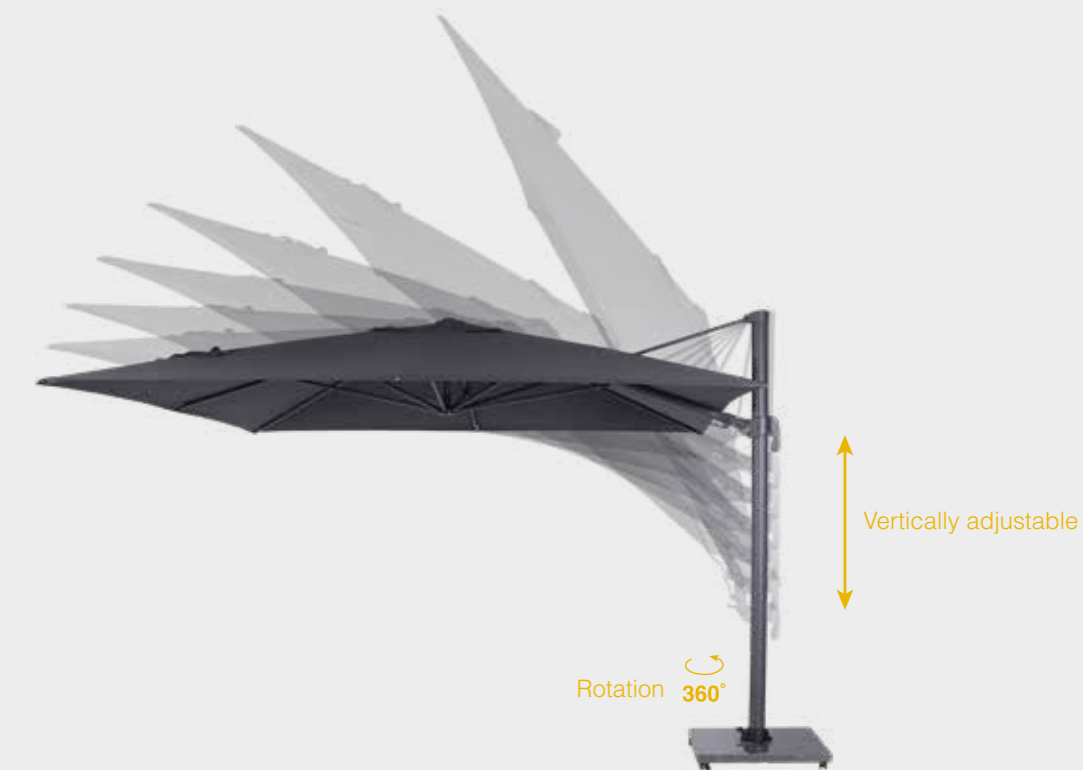

Parasols
Hawaii Mono