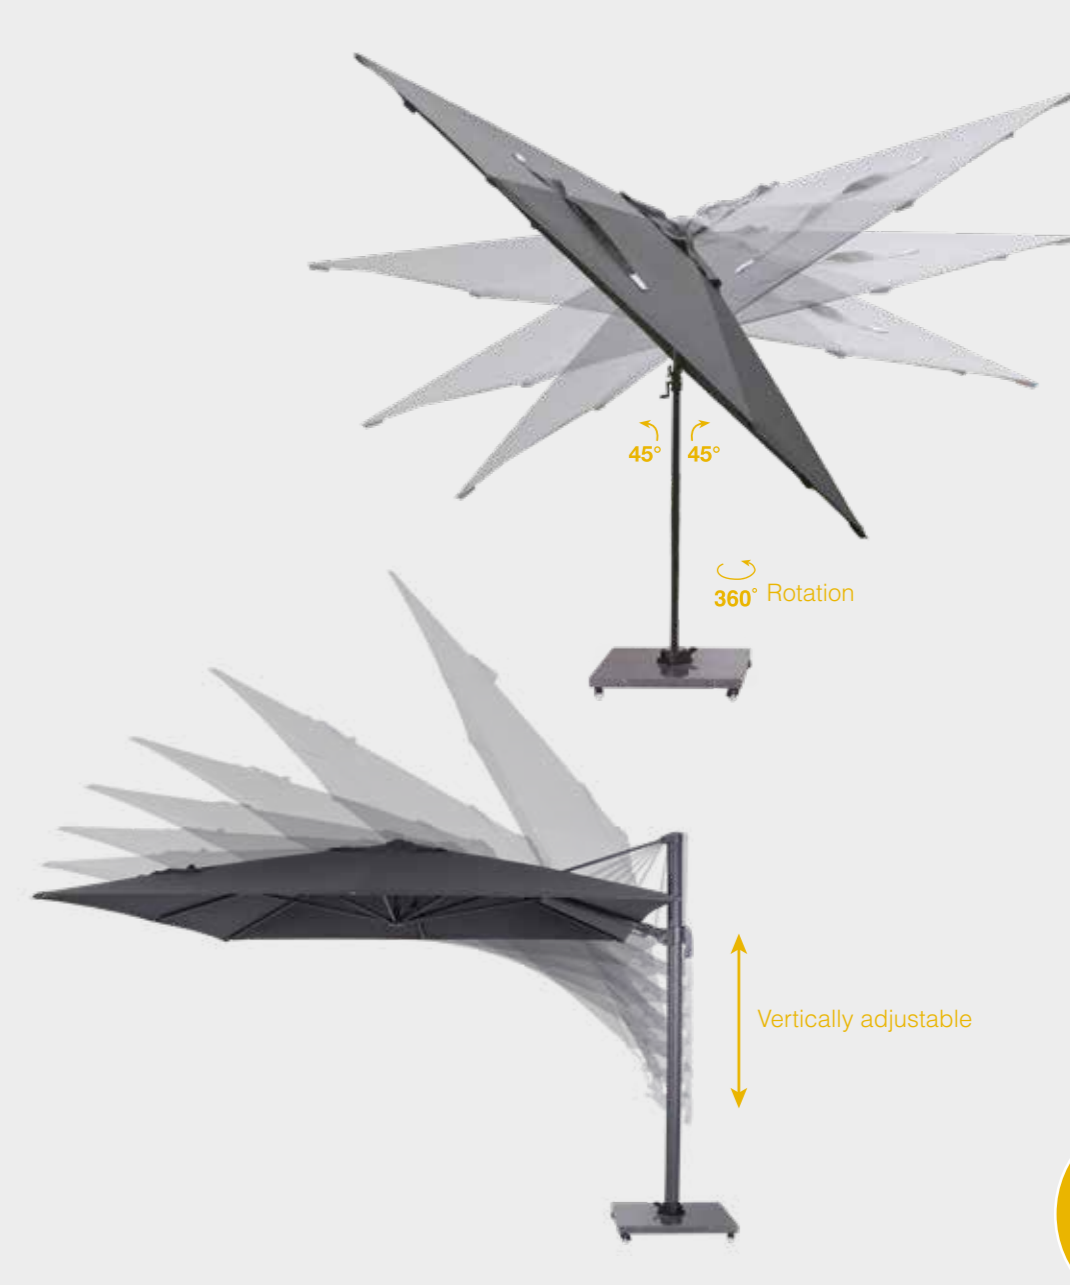

For all bases & accessories see page 28/31.

Hawaii Original		300x300	
cover ↓	frame →	carbon black	white
1	light grey	50100SP	50300SP
2	black	50102SP	50302SP
3	dark grey	50104SP	50304SP
4	sand	50106SP	50306SP
5	ecru	50108SP	
6	taupe	50110SP	

Hawaii Original		Ø350	
cover ↓	frame →	carbon black	white
1	light grey	50120SP	50320SP
2	black	50122SP	50322SP
3	dark grey	50124SP	50324SP
4	sand	50126SP	50326SP
5	ecru	50128SP	
6	taupe	50130SP