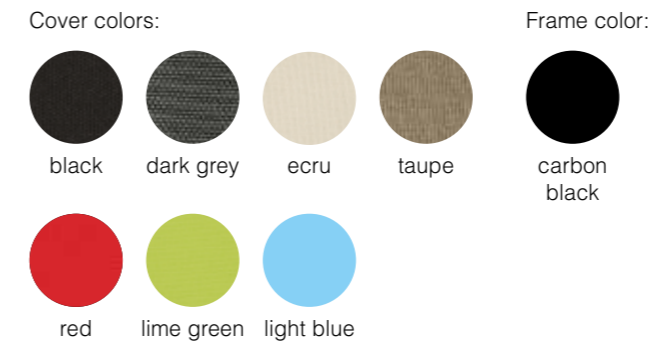

Cover:
200 gr/m² polyester

Pole:
Ø38 mm aluminum, including crank, powdercoated

Ribs:
8 pieces 12x18 mm