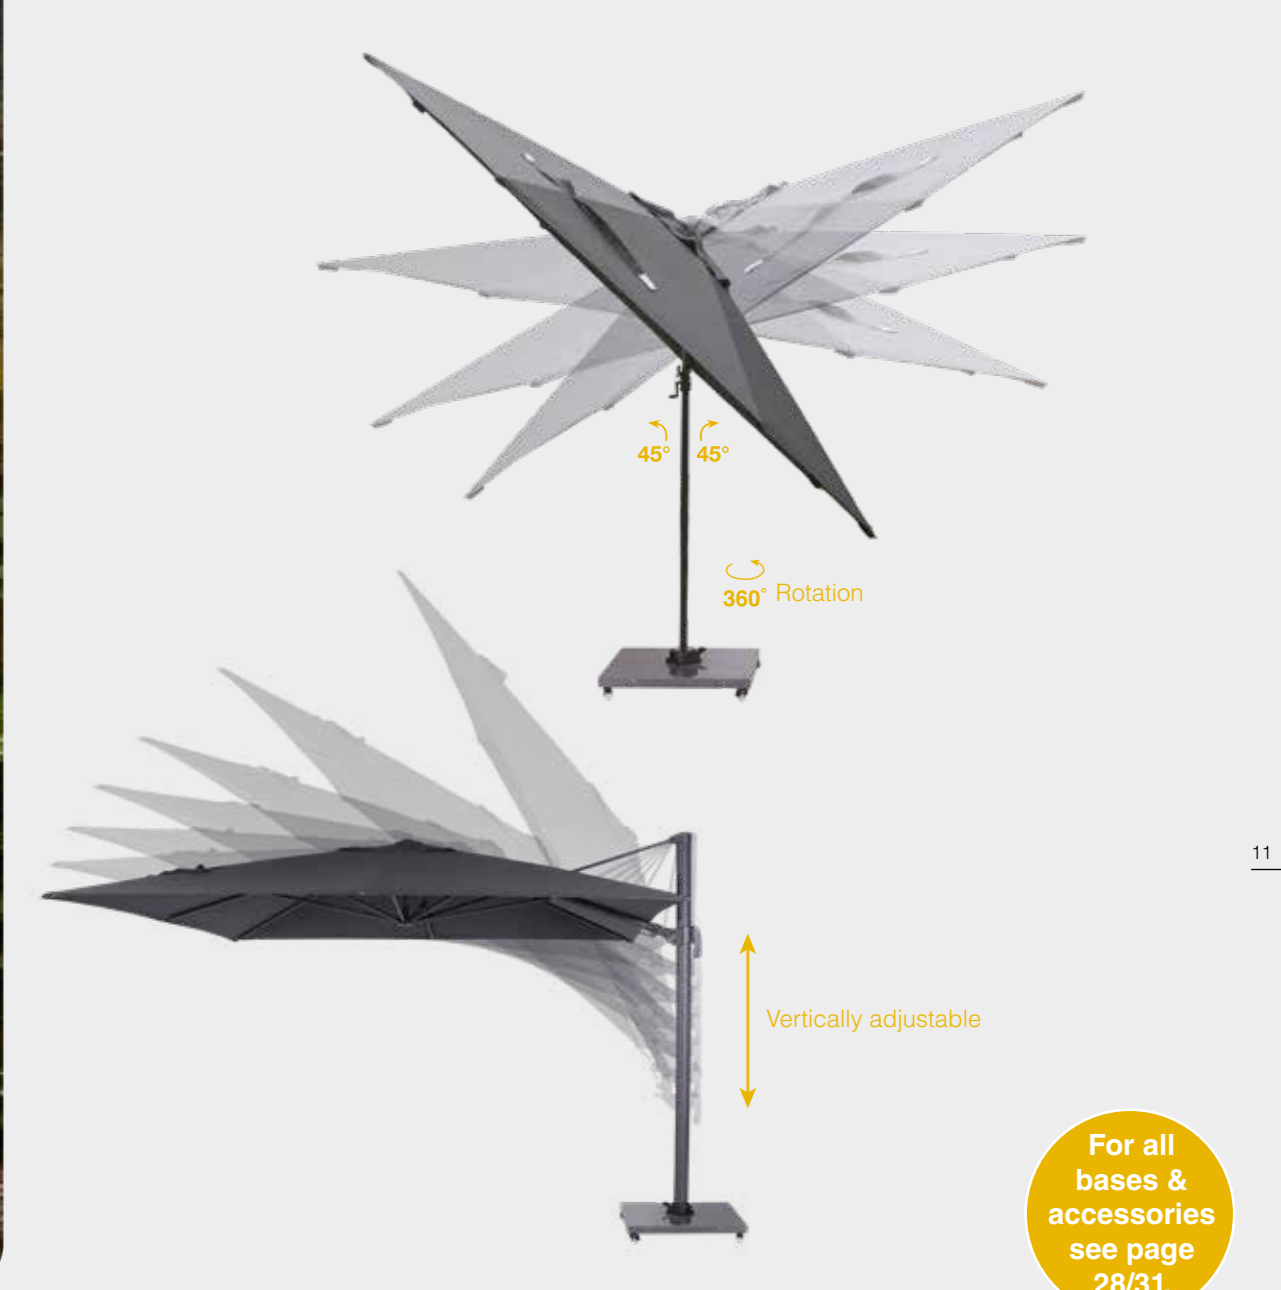

Parasols
**Hawaii
Lumen LED**

Including 2 USB rechargeable
battery packs

For all
bases &
accessories
see page
28/31.

Hawaii Lumen LED		 300x300
cover ↓	frame →	carbon black
1	black	11850
2	dark grey	11852
3	light grey	11854
4	sand	11856