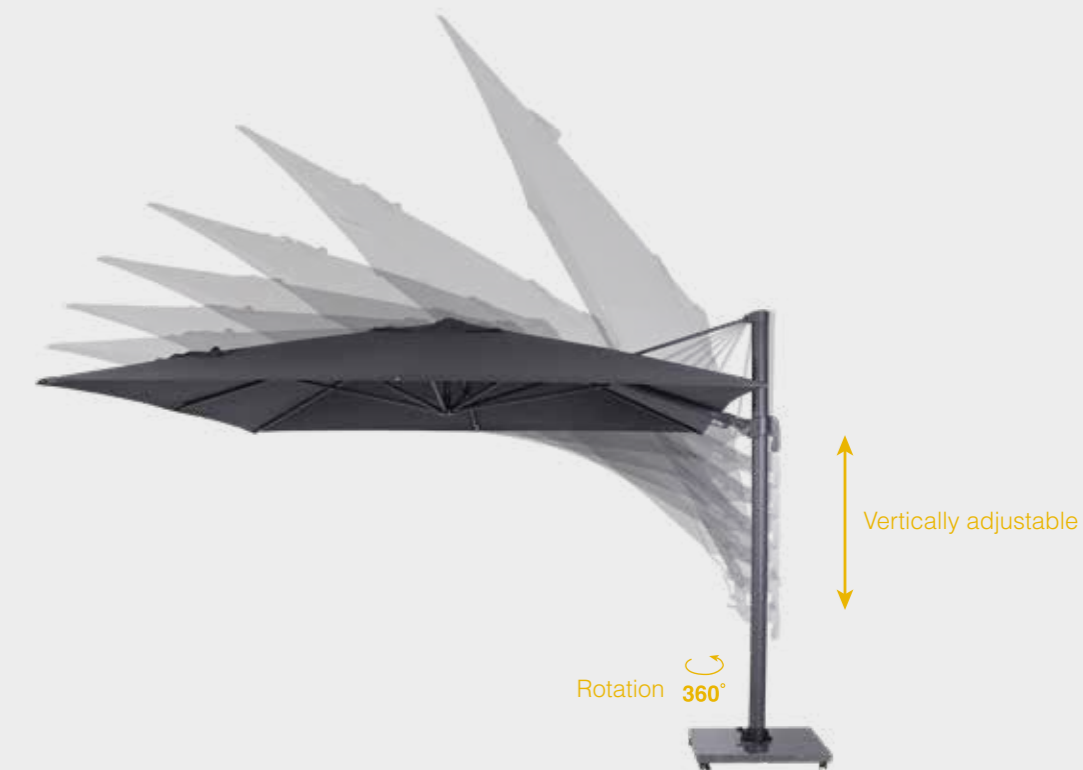

Parasols
Hawaii S

For all bases & accessories see page 28/31.

Hawaii S		 Ø300	 250x250
cover ↓	frame →	carbon black	carbon black
1	light grey	50400SP	50410SP
2	black	50402SP	50412SP
3	dark grey	50404SP	50414SP
4	sand	50406SP	50416SP
5	taupe	50408SP	50418SP
6	ecru	50409SP	50419SP