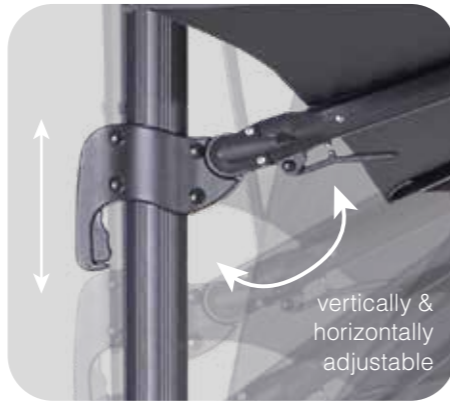

Cover:
280 gr/m2 double weave, solution dyed polyester with PA coating

Frame:
Aluminum oval 95x65 mm powdercoated handle for adjusting in aluminum!

Extra:
360° rotating, vertically and horizontally adjustable. Cover spring on each rib

Base not included

Cover colors:

- black
- dark grey
- light grey
- sand
- moss green
- mint grey
- copper

Frame colors:

- carbon black
- white