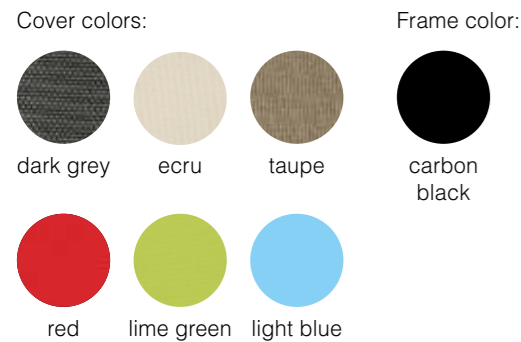

## Parasols Manilla

Manilla		Ø250
frame →		carbon black
1	dark grey	11072
2	ecru	11074
3	taupe	11076
4	red	11078
5	lime green	11070
6	light blue	11071

**Cover:**  
200 gr/m<sup>2</sup> polyester

**Frame:**  
Ø38 mm aluminum, including crank, powdercoated