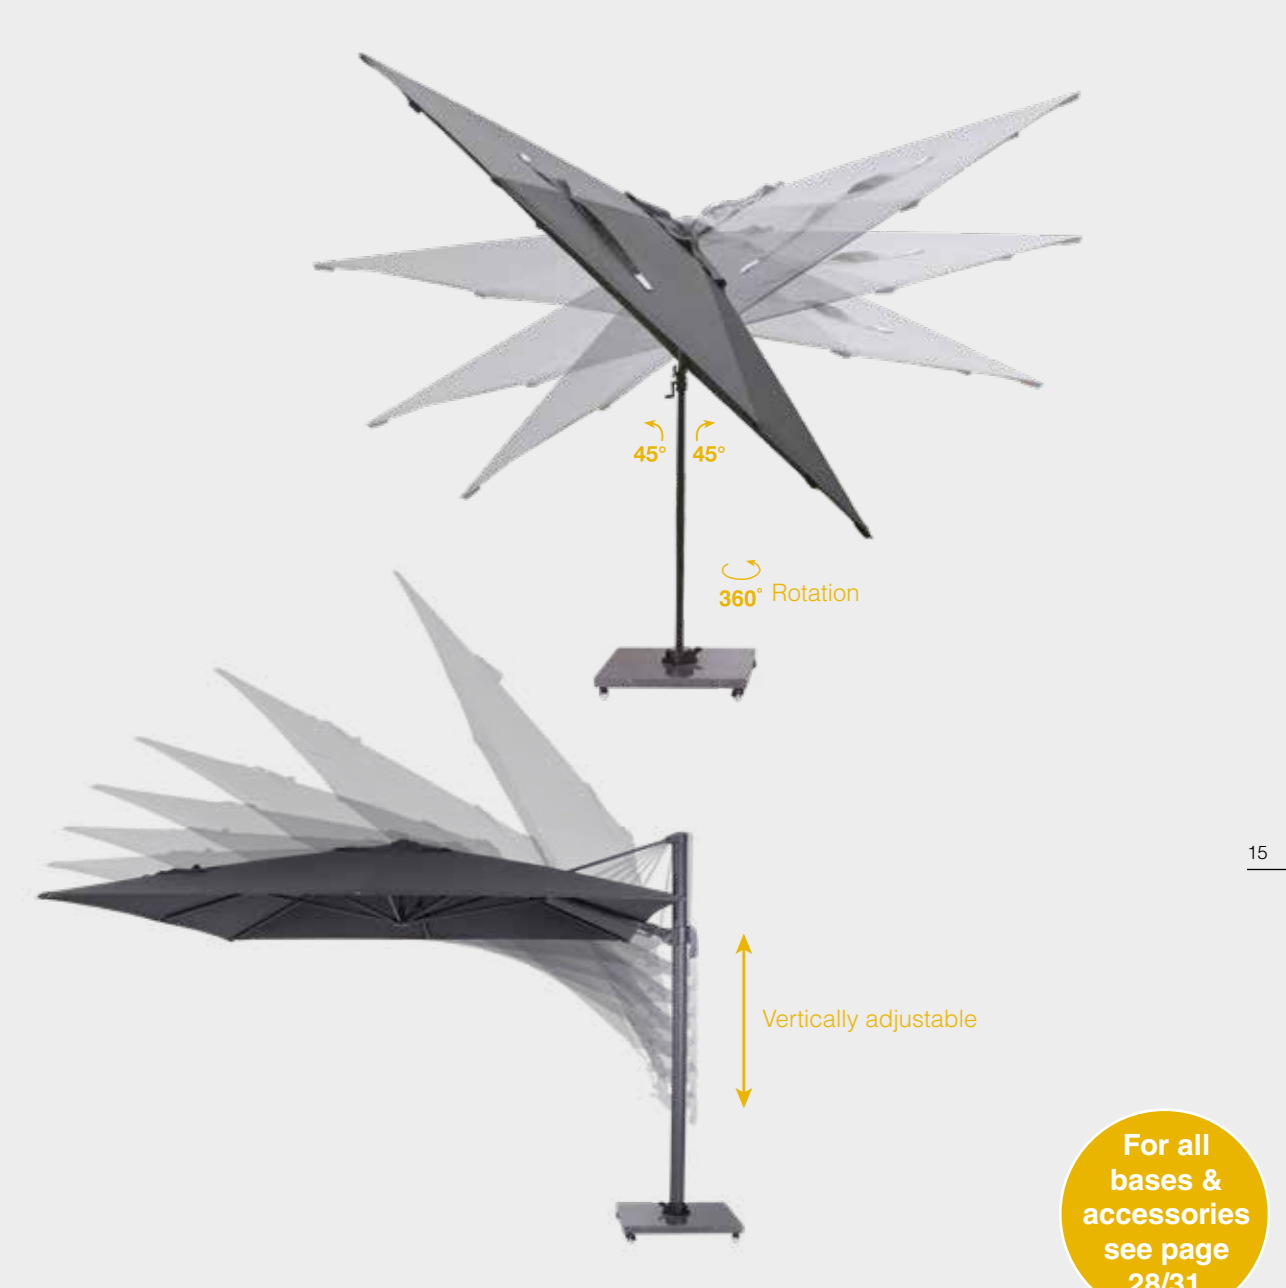

Parasols
**Hawaii
Deluxe**