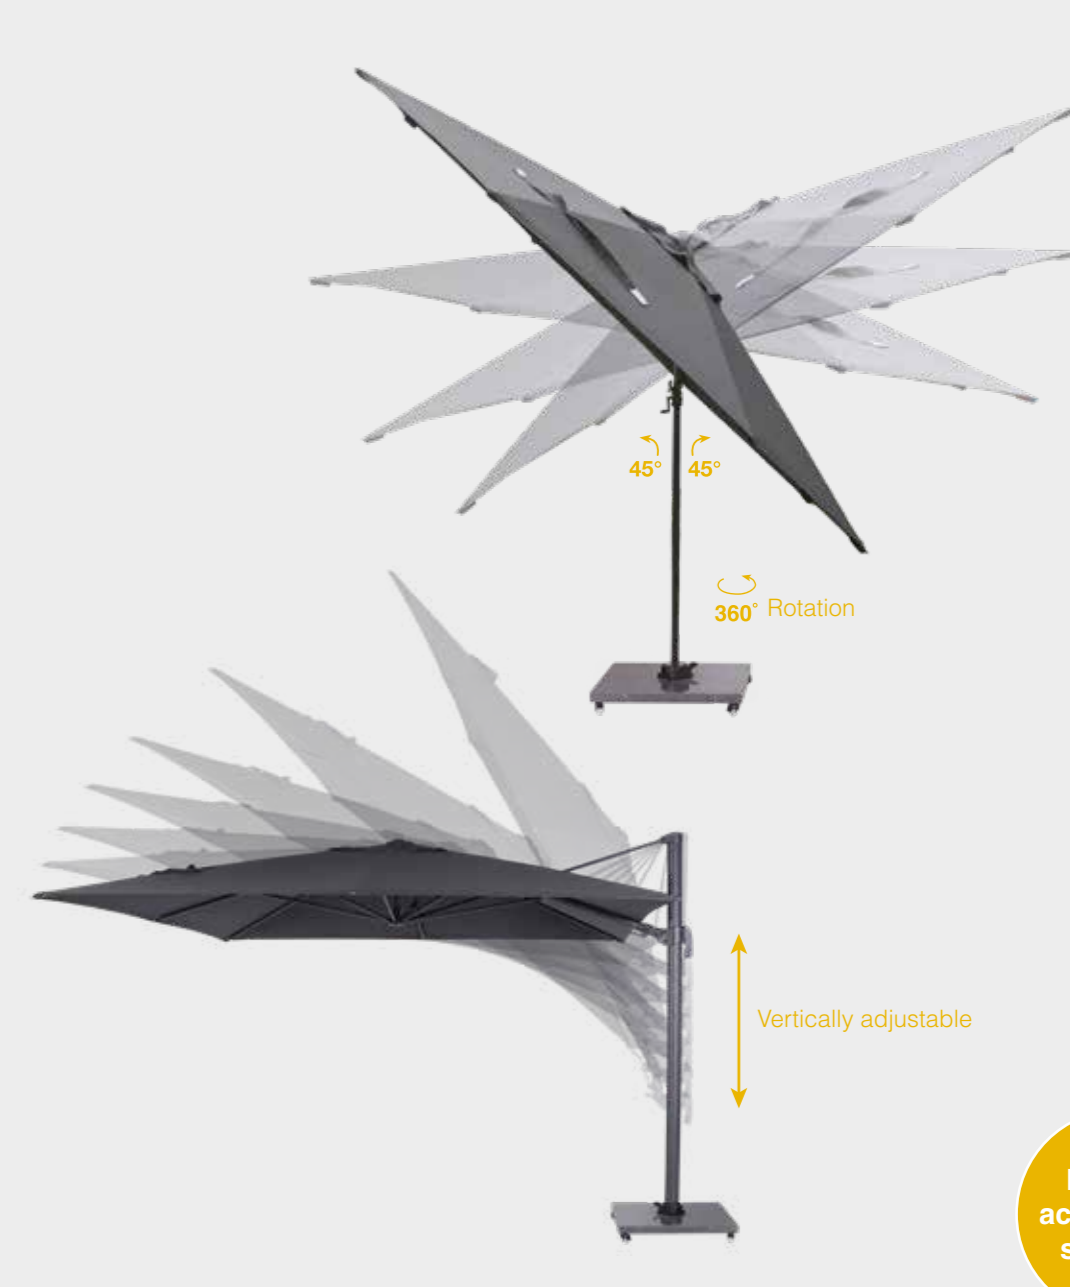

Parasols
**Hawaii
Big Pole
teak look**

For all bases & accessories see page 28/31.

11840
Hawaii Big Pole
teak look/ dark grey
350x350