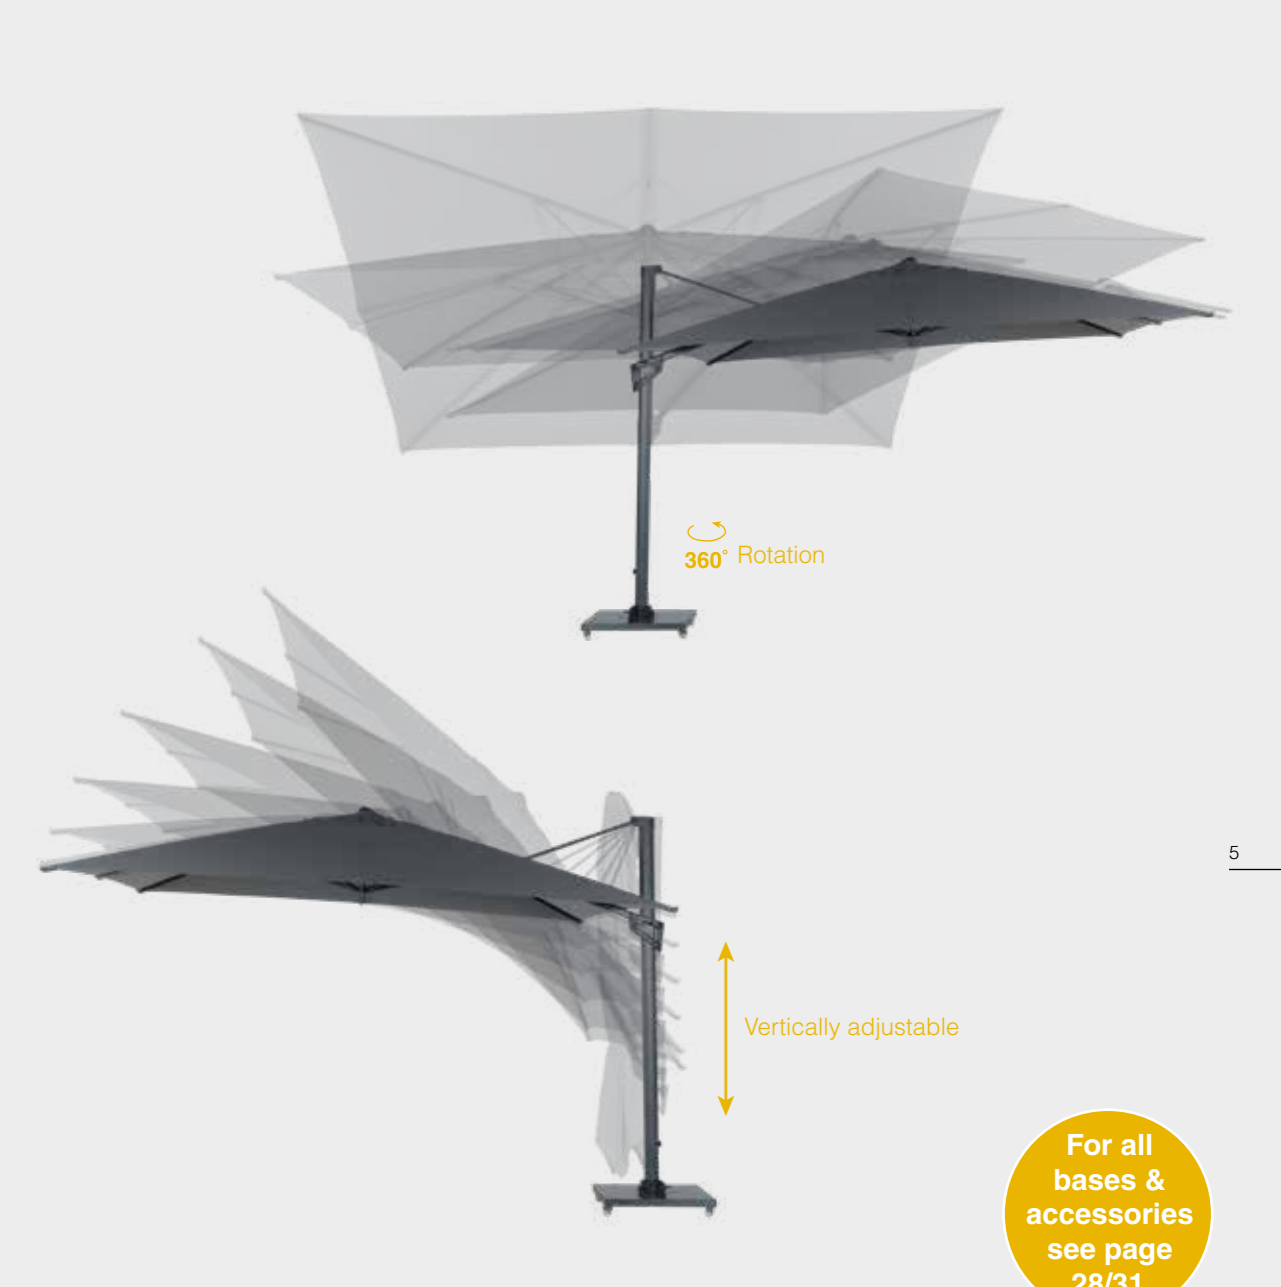

Water repellent

Available in various colours

High quality

Easy to clean

Parasols  
**Hawaii King Pole**

For all bases & accessories see page 28/31.

Hawaii King pole		400x400	
cover ↓	frame →	carbon black	mat white
1	dark grey	50500SP	50520SP
2	sand	50502SP	50522SP
3	light grey	50504SP	50524SP
4	black	50506SP	50526SP

**Cover:**  
 280 gr/m2 spun crylic with PU coating water repellent

**Frame:**  
 aluminum 100x55mm powdercoated handle for adjusting in cast aluminum!

**Extra:**  
 360° rotating, vertically adjustable. Cover spring on each rib.