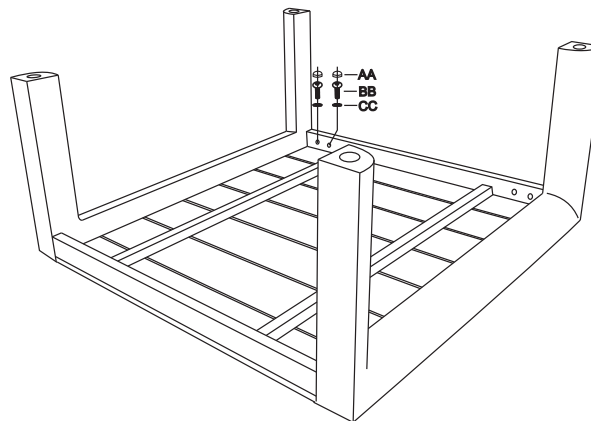

| NO. | PARTS LIST  | DESCRIPTION  | QTY |
|-----|---|--------------|-----|
| A   |  | TABLE RIM    | 1   |
| B   |  | LEG          | 2   |
| C   |  | STEEL PANEL  | 4   |
| AA  |  | BOLT CAP(M6) | 8   |
| BB  |  | BOLT (M6*15) | 16  |
| CC  |  | WASHER(M6)   | 16  |
| DD  |  | ALLEN KEY    | 1   |

Fig .1

Fig .2

Fig .3

Fig .4